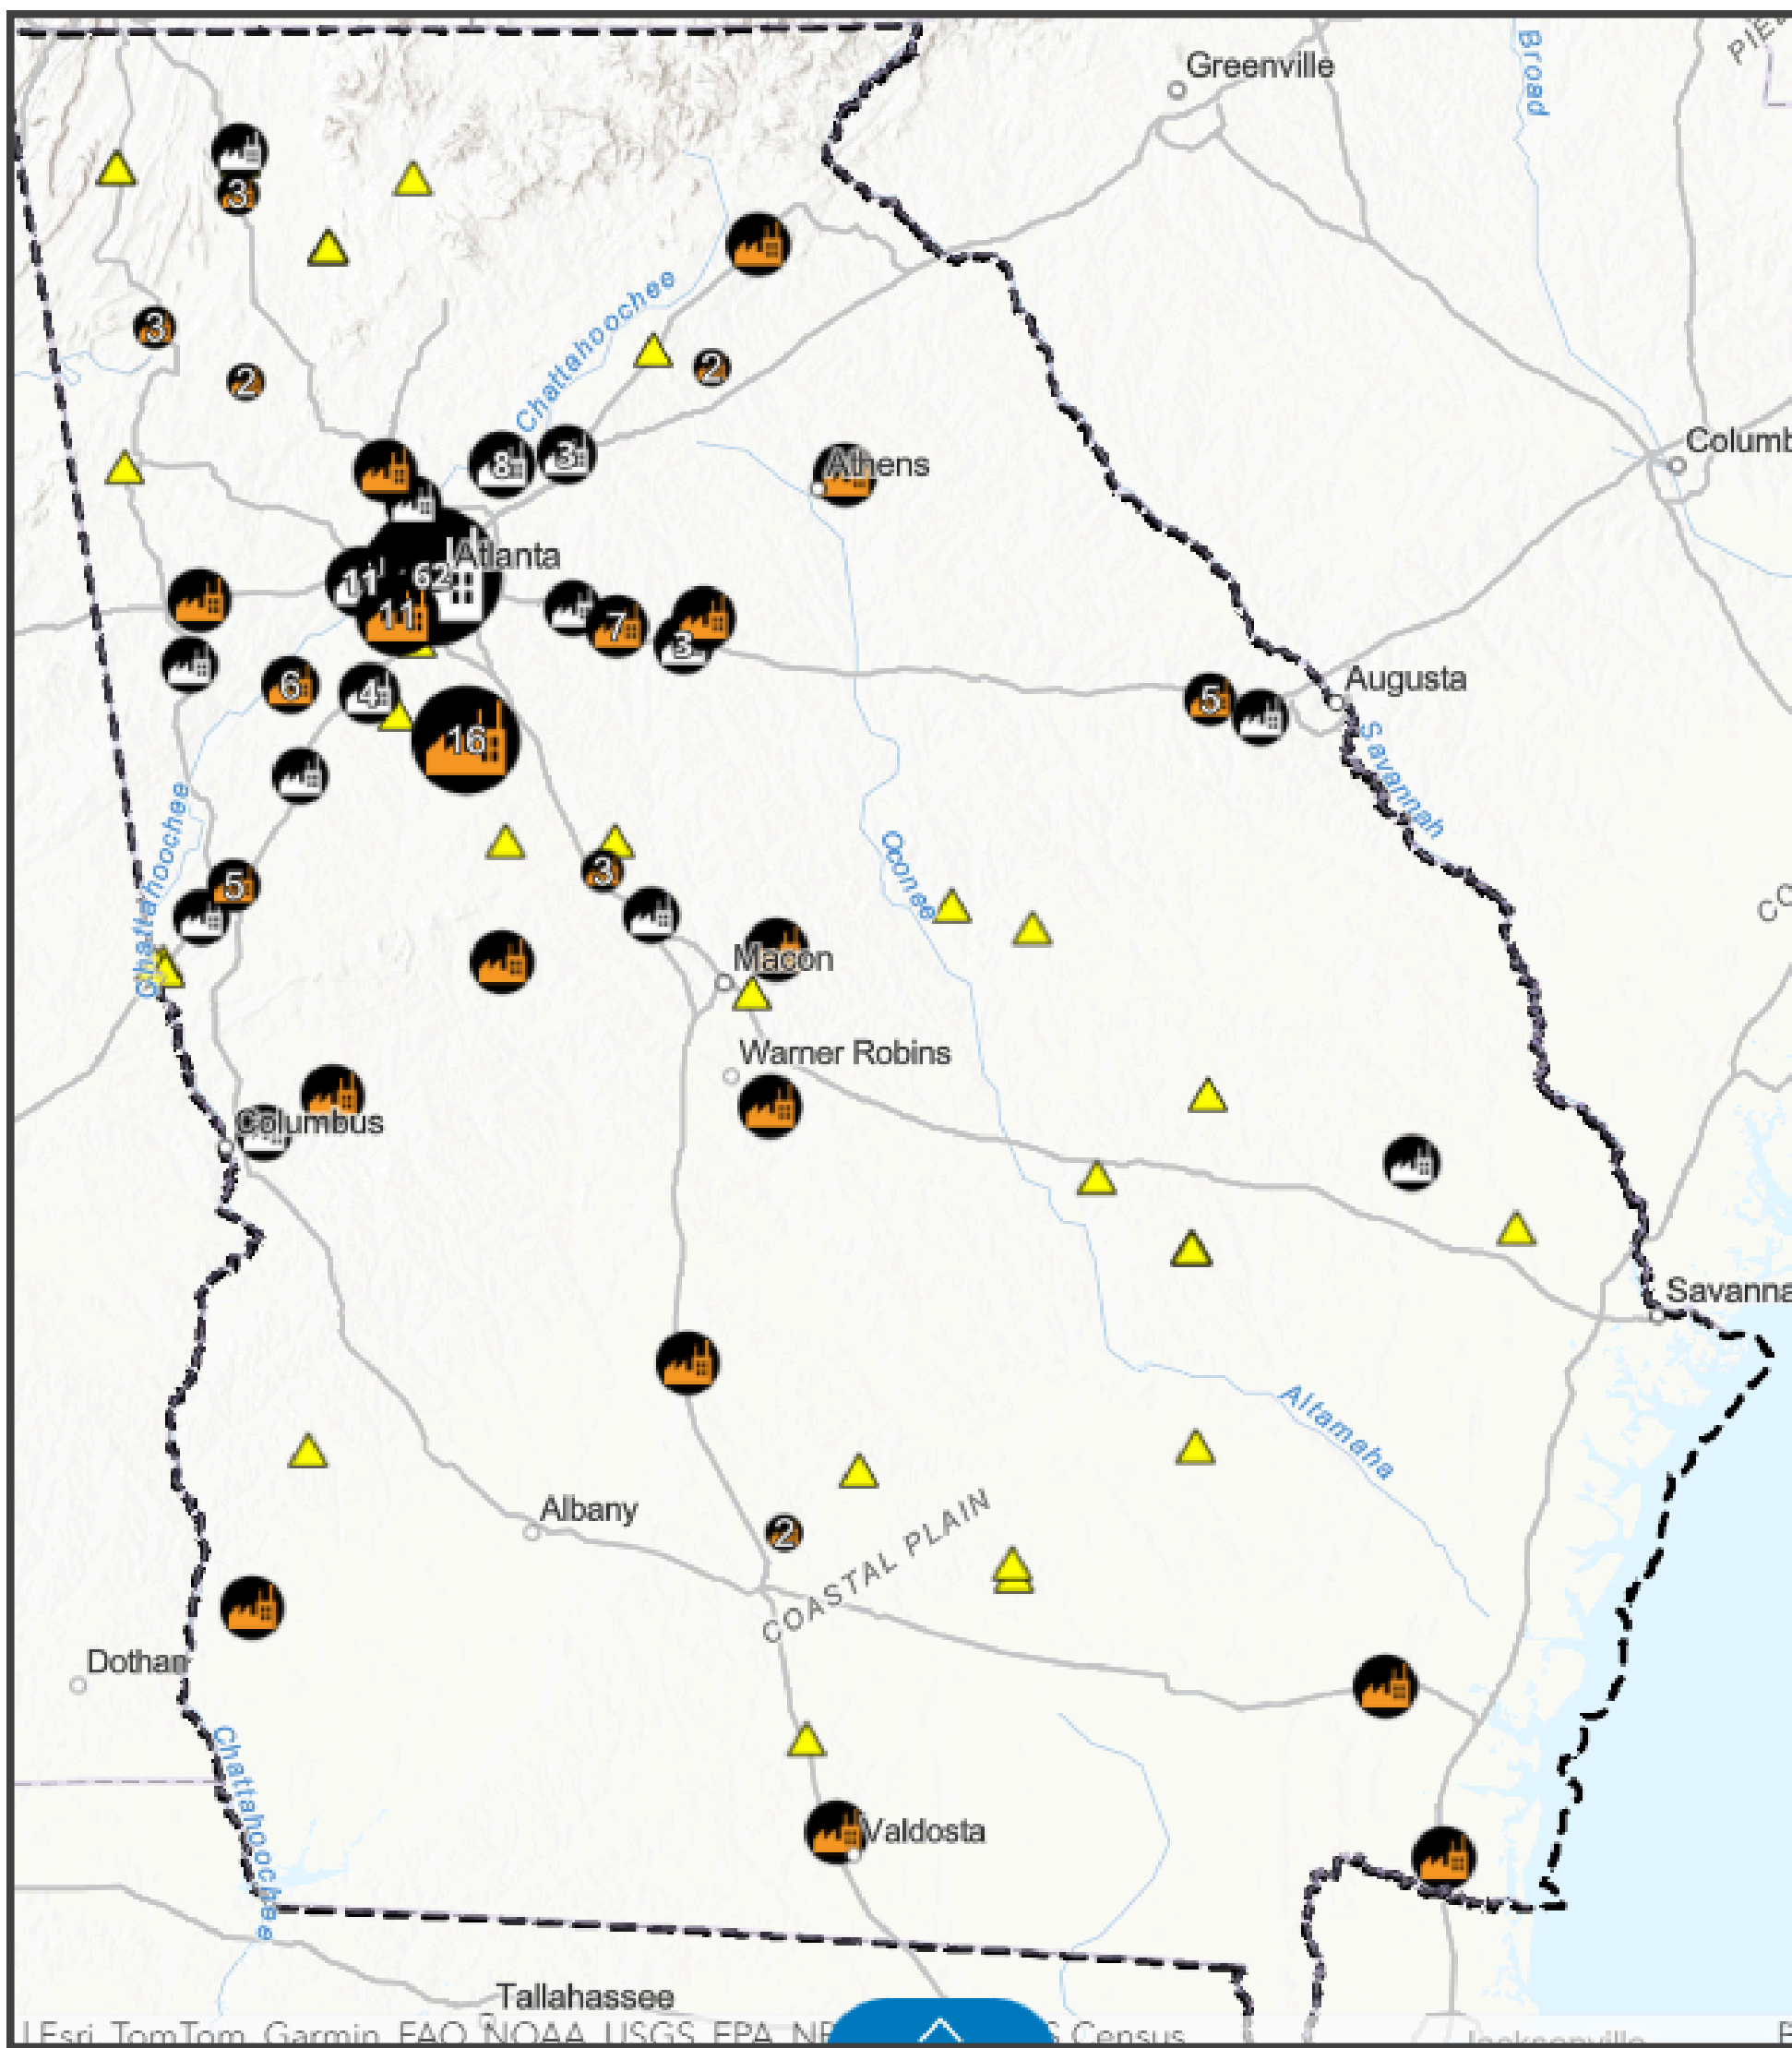

SCIENCE FOR GEORGIA

DATA CENTERS

LEARN MORE

Follow the QR Code for

- Interactive Map
- Handouts
- Community Organizing Toolkit

	 In Use	 Planned	 Crypto Mines
Total Number	103	76	35
Estimated Square Feet	46,031,301	144,667,218	7,332,000
Estimated Power (in MW)	6,534	25,821	1,099
Equivalent Num Homes	2,940,388	11,619,465	494,550
Est Water (Gallons / Day)	70,134,925	292,947,163	n/a
Equivalent Num of People	531,325	2,219,297	n/a

*As of June 2, 2026